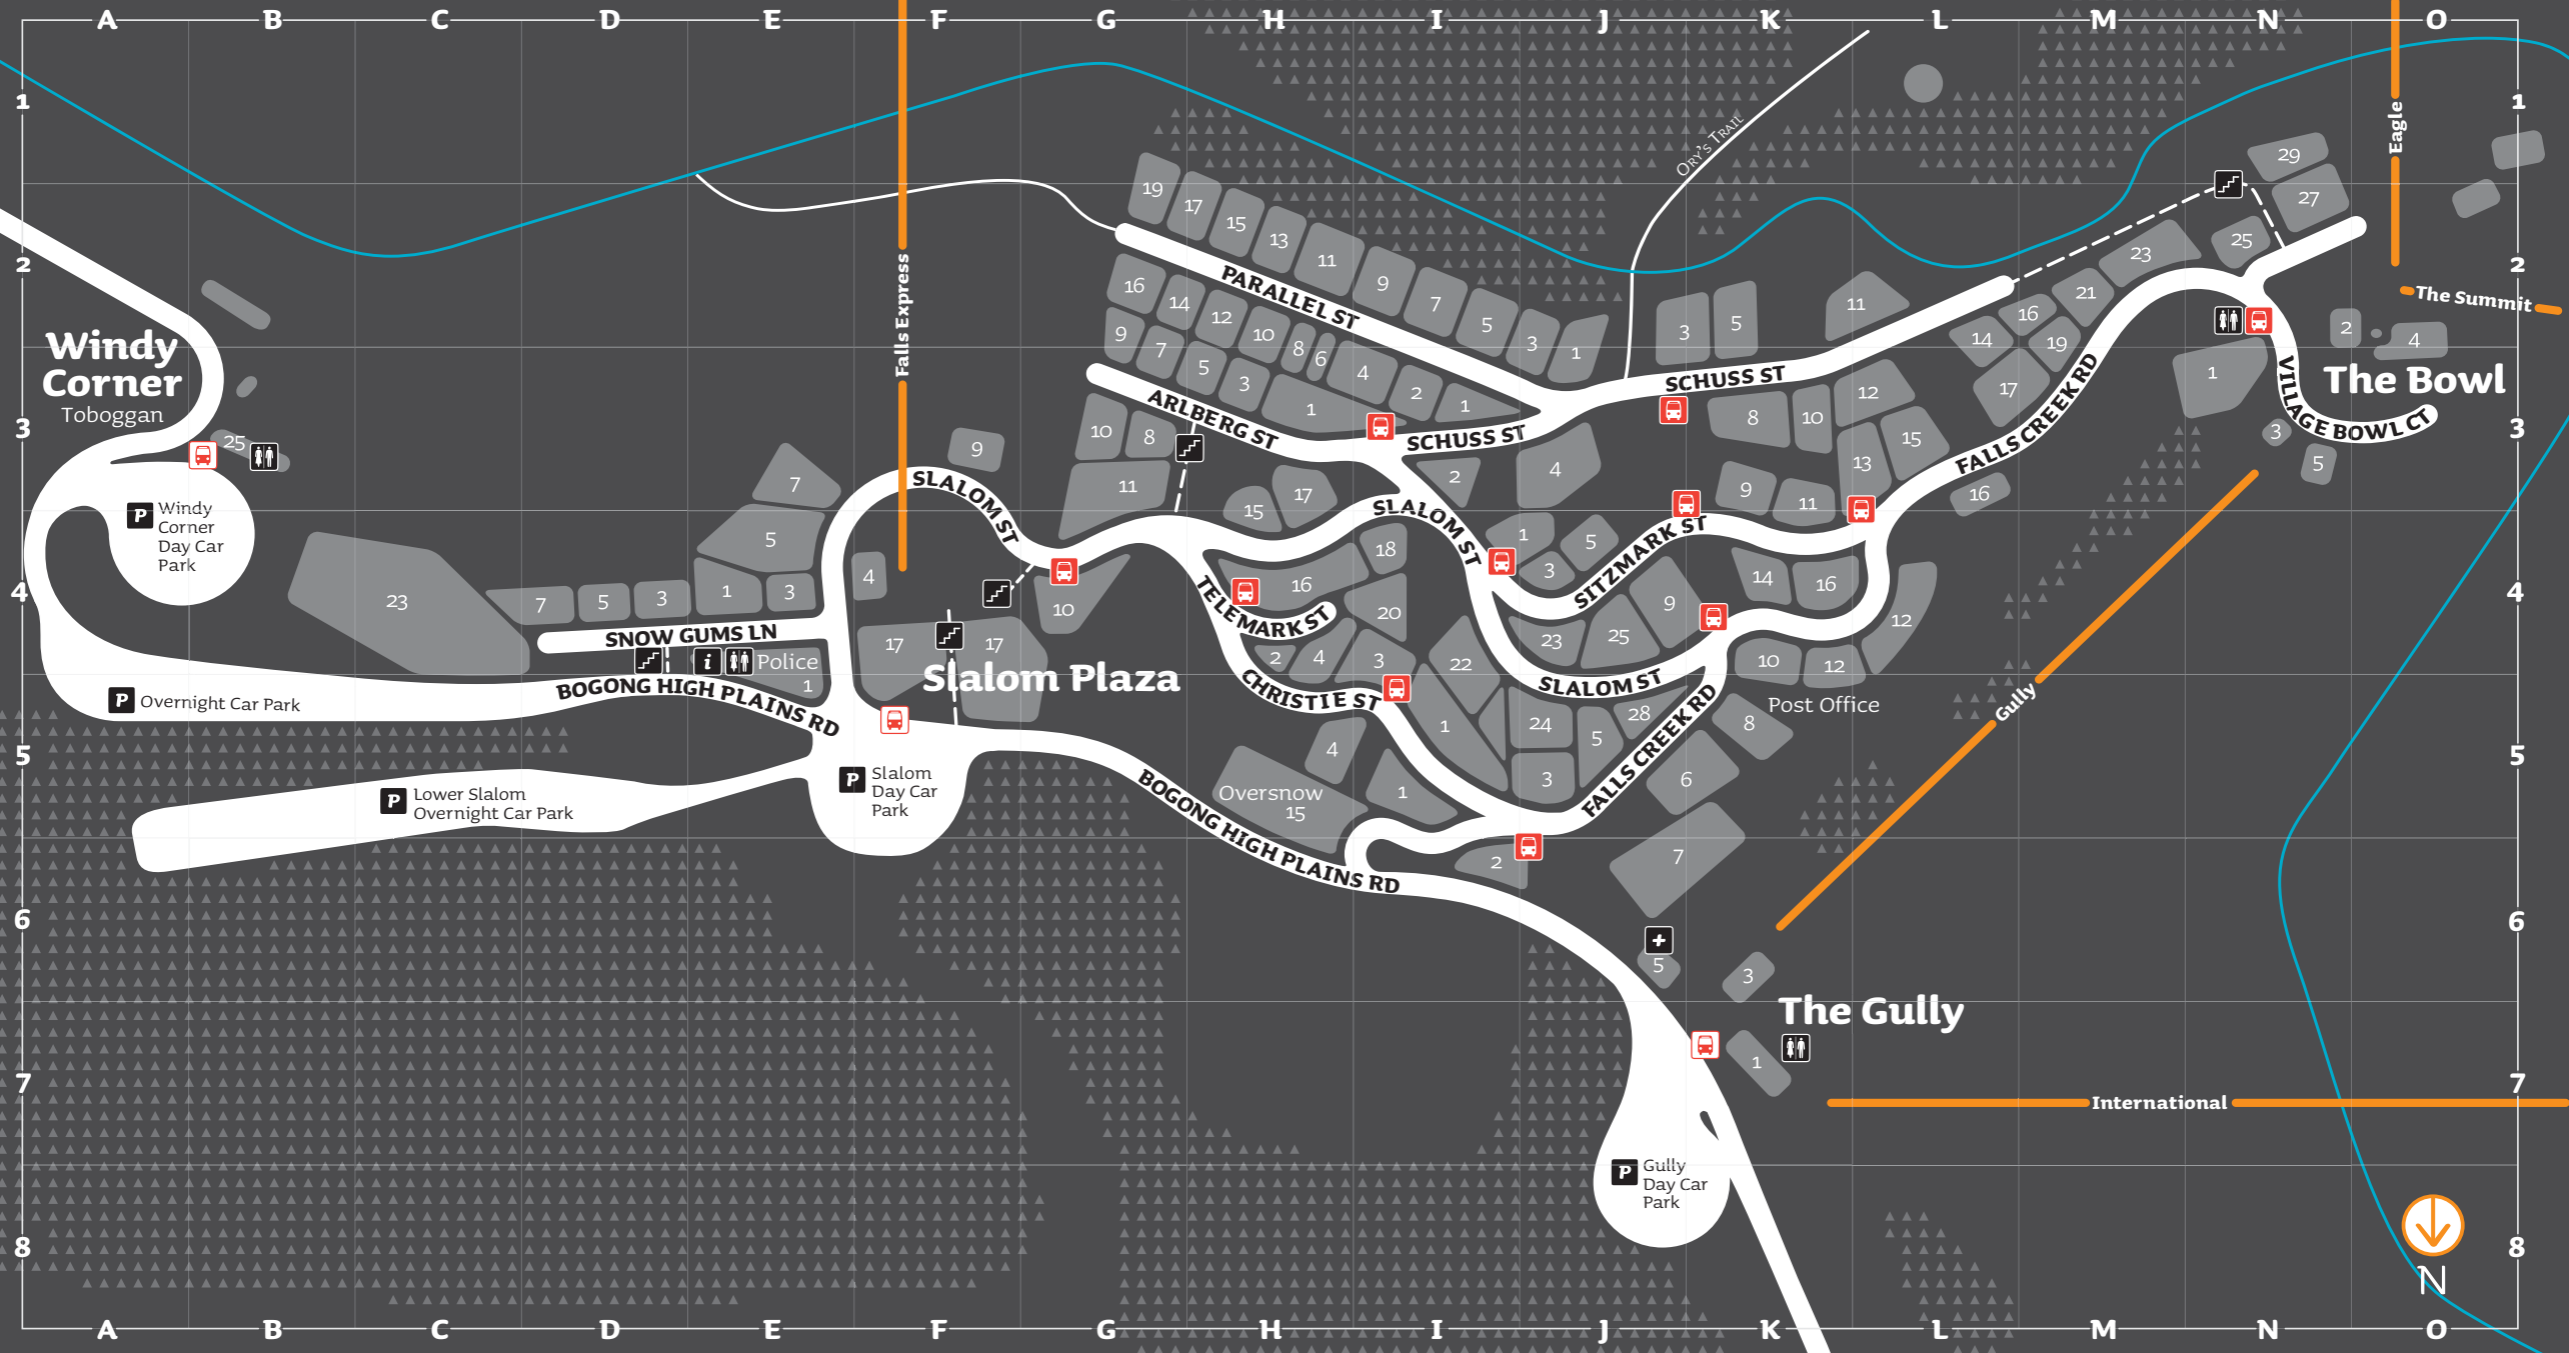

# VILLAGE MAP

## KEY

- |             |                |        |                  |               |              |          |       |
|-------------|----------------|--------|------------------|---------------|--------------|----------|-------|
| Parking     | Toilet         | Stairs | Shuttle Stop     | Building      | Main Road    | Aqueduct | Lift  |
| Information | Medical Centre | Trees  | Village Bus Stop | Street Number | Stair Access | Trail    | North |